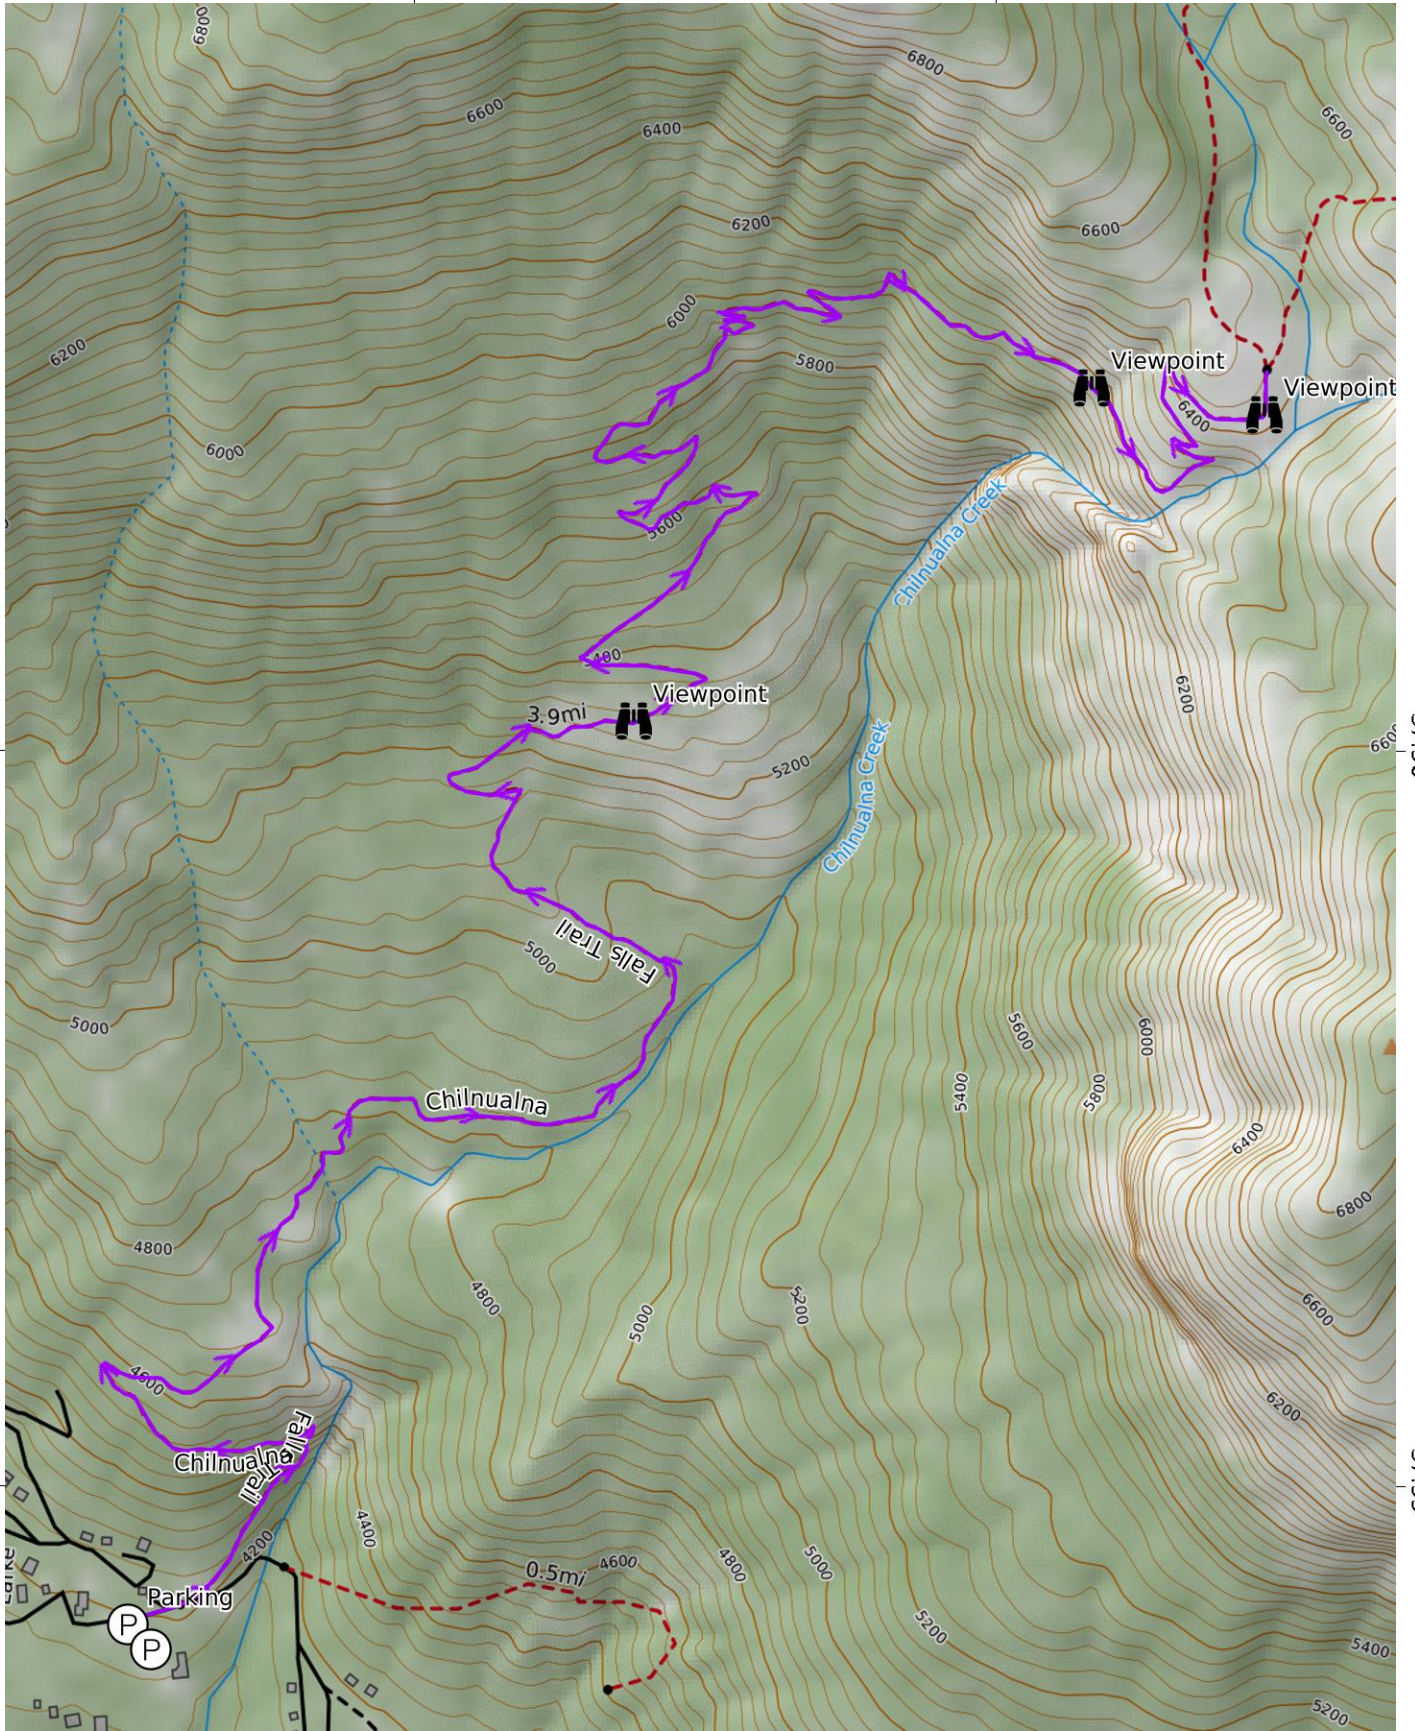

-119.63

-119.62

37.56

37.56

37.55

37.55

-119.63

-119.62

Mercator Projection
 WGS84
 USNG Zone 11SKB
 CalTopo