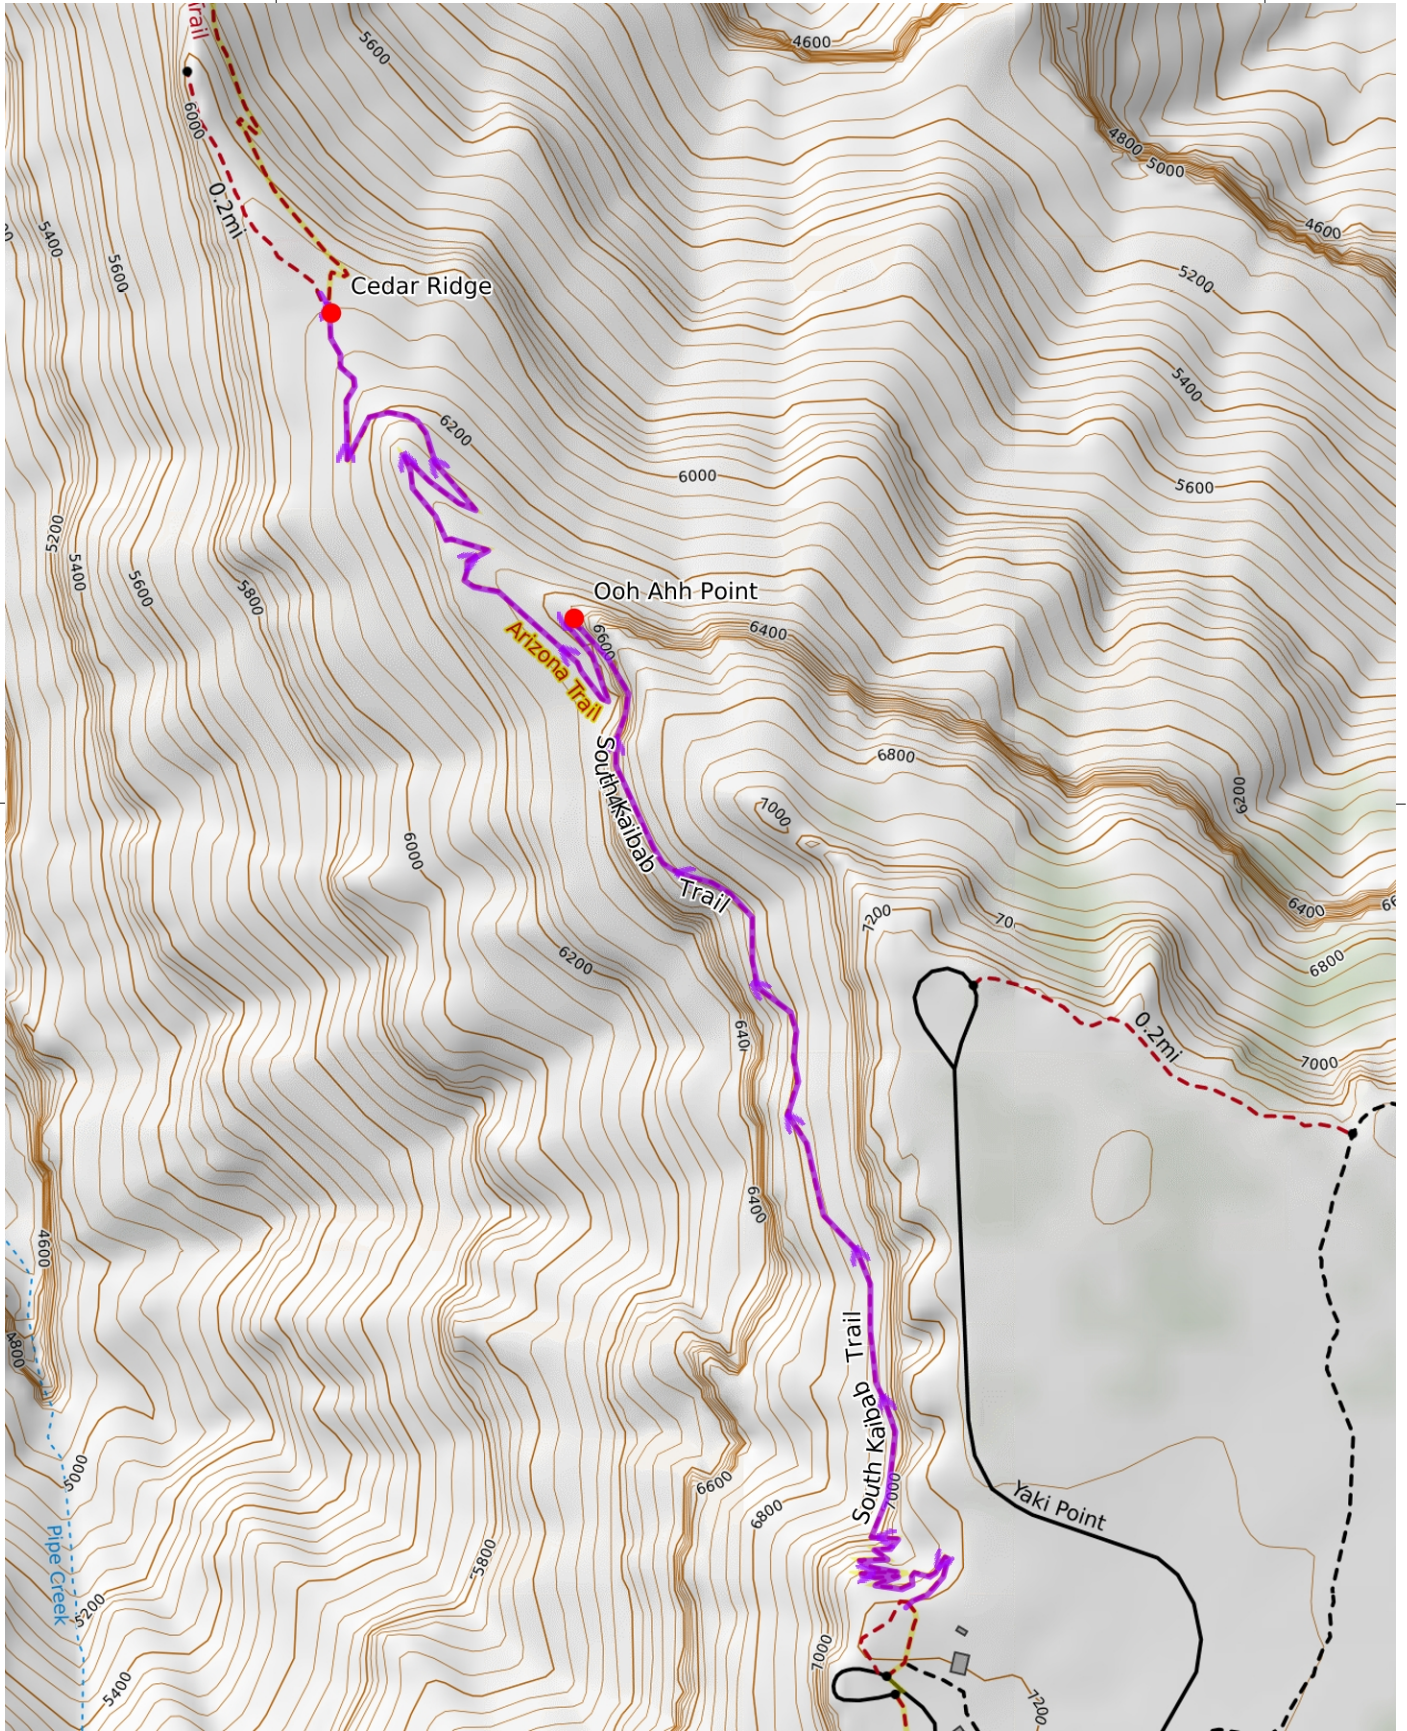

-112.09

-112.08

36.06

36.06

-112.09

-112.08

Mercator Projection
 WGS84
 USNG Zone 12SVE
 CalTopo